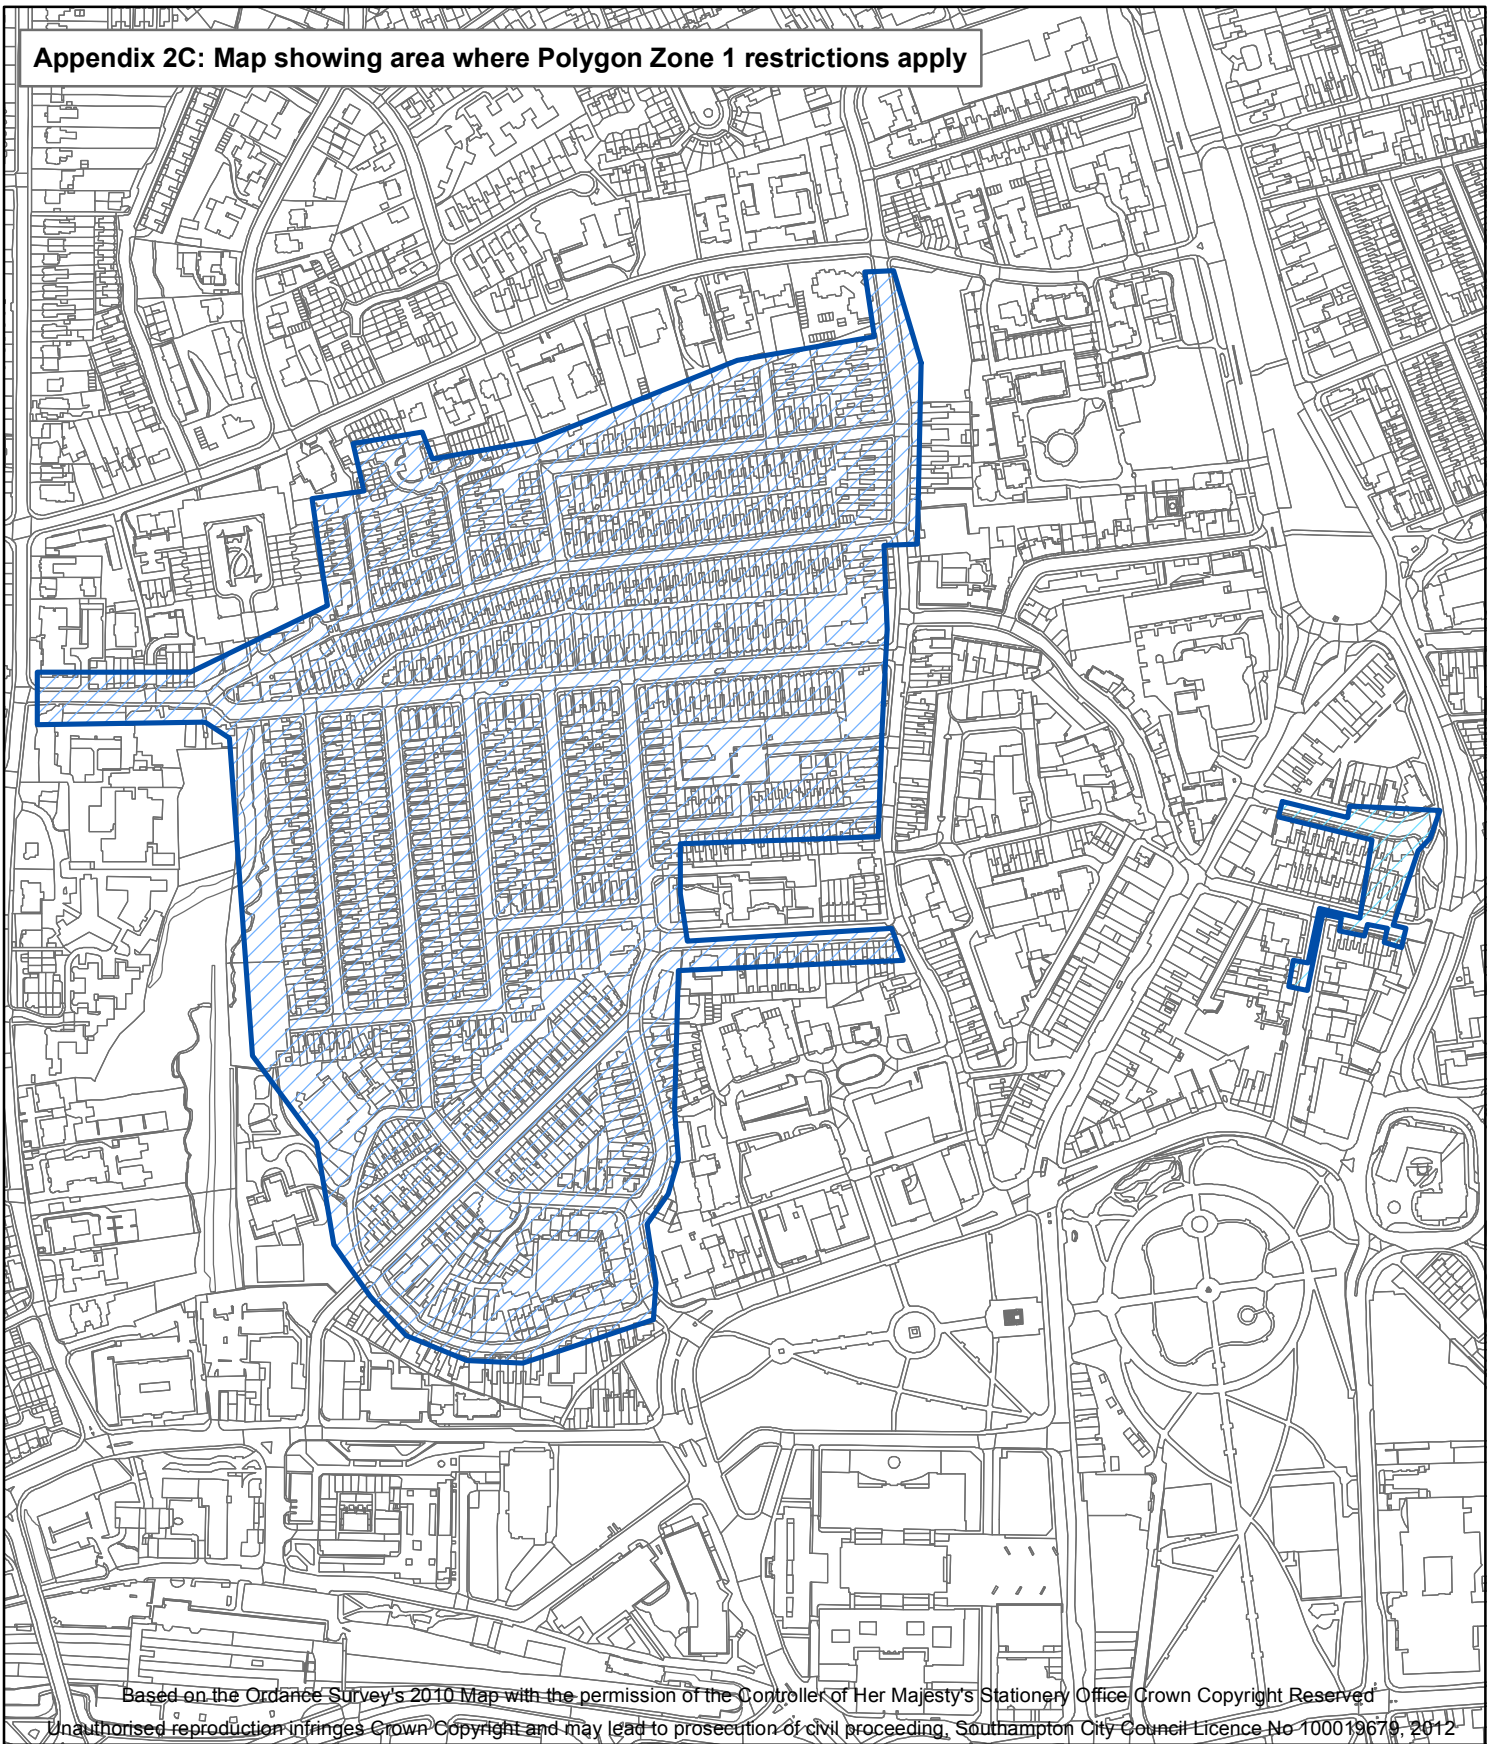

Appendix 2C: Map showing area where Polygon Zone 1 restrictions apply

Based on the Ordnance Survey's 2010 Map with the permission of the Controller of Her Majesty's Stationery Office Crown Copyright Reserved

Highways Service Partnership

Balfour Beatty

Title Map showing location and area of Weston Lane Car Park

Key
 Area where the Permit (Z1) and No Waiting parking restrictions that currently operate from 8am to 6pm Monday to Saturday are proposed to change to 8am to 8pm Monday to Sunday.